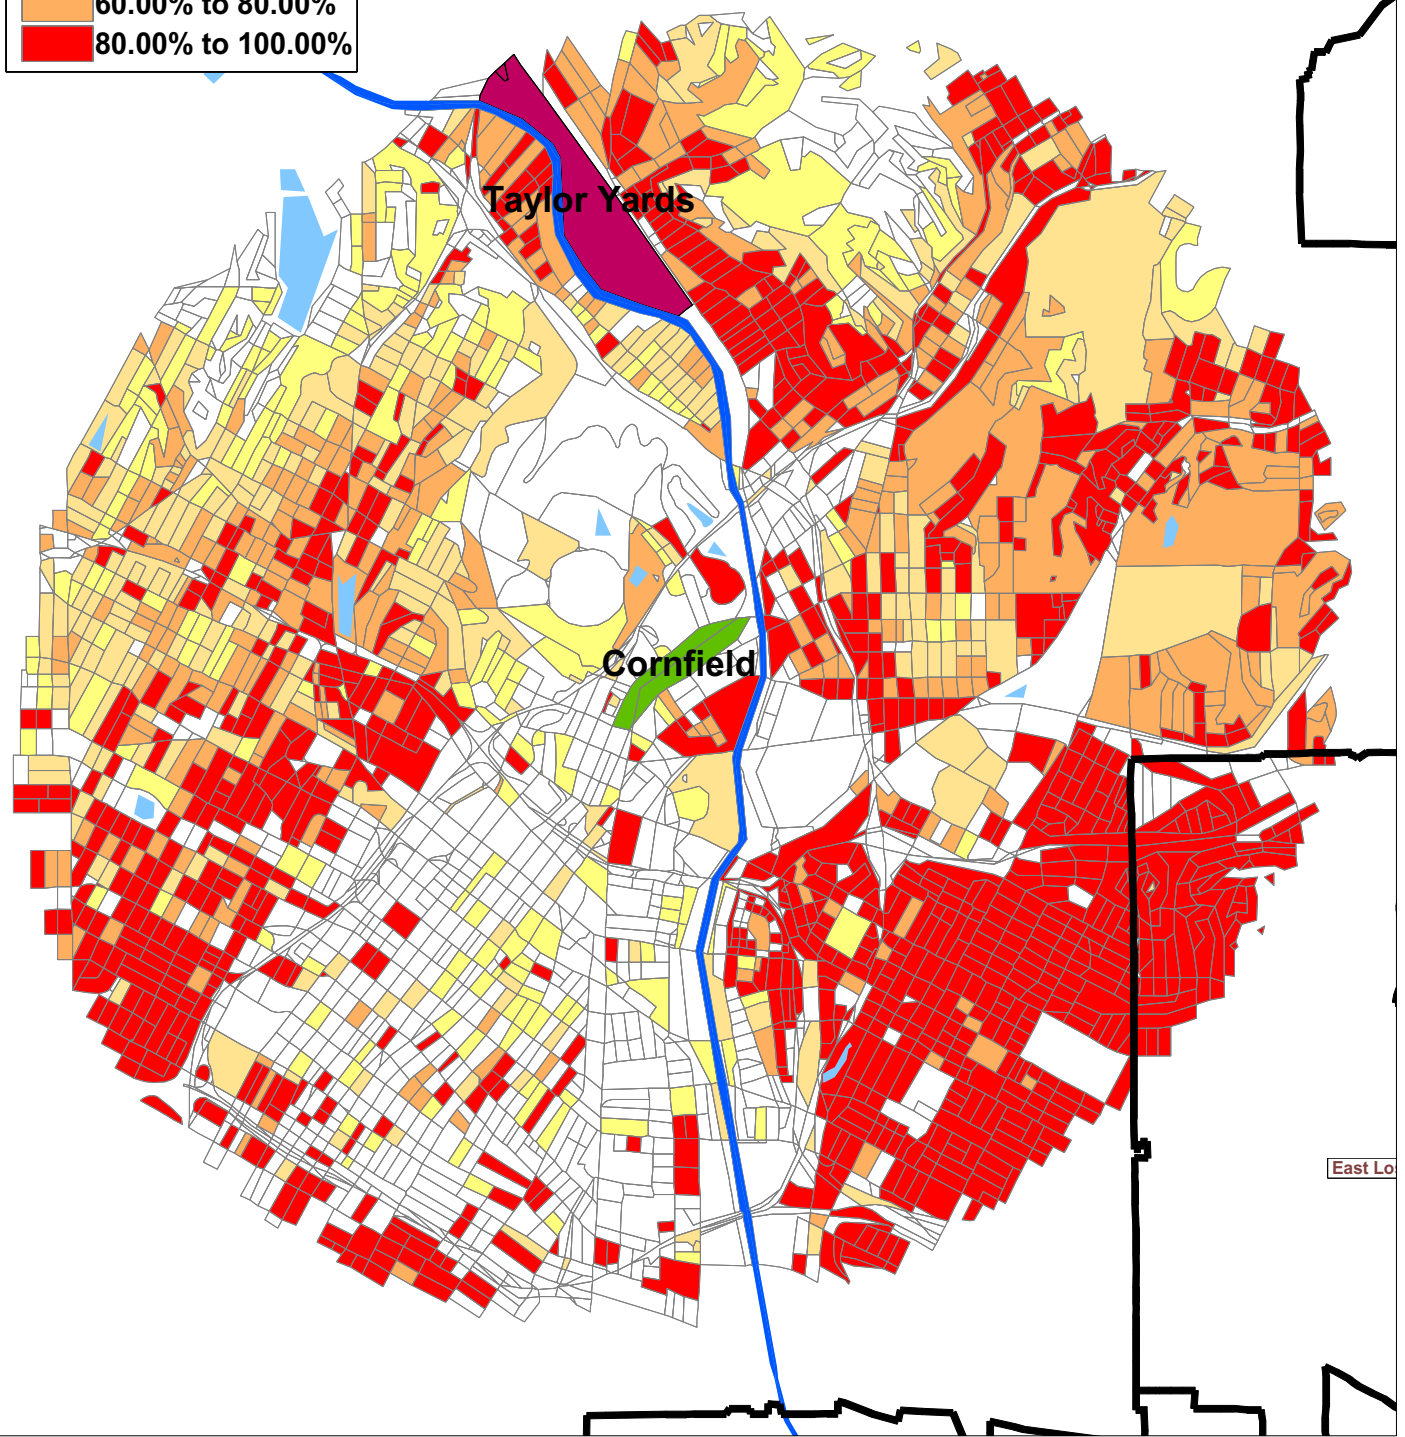

Cornfield Community - Latino Population %

Map Layers	
	Census Block
	Taylor Yard
	Other Water Area
	Los Angeles Riv
	Census Place
	Cornfield

Total Population	
Total Population	416,413
Latino Population	294,631 (70.75%)

Latino %	
	0.00% to 20.00%
	20.00% to 40.00%
	40.00% to 60.00%
	60.00% to 80.00%
	80.00% to 100.00%

NL	
NL White	33,316 (8.00%)
NL Black	19,170 (4.60%)
NL Asian	63,874 (15.34%)
NL Hawaiian	293 (0.07%)
NL Indian	1,576 (0.38%)
NL Other	1,431 (0.34%)
NL Mixed	2,122 (0.51%)

East Lo