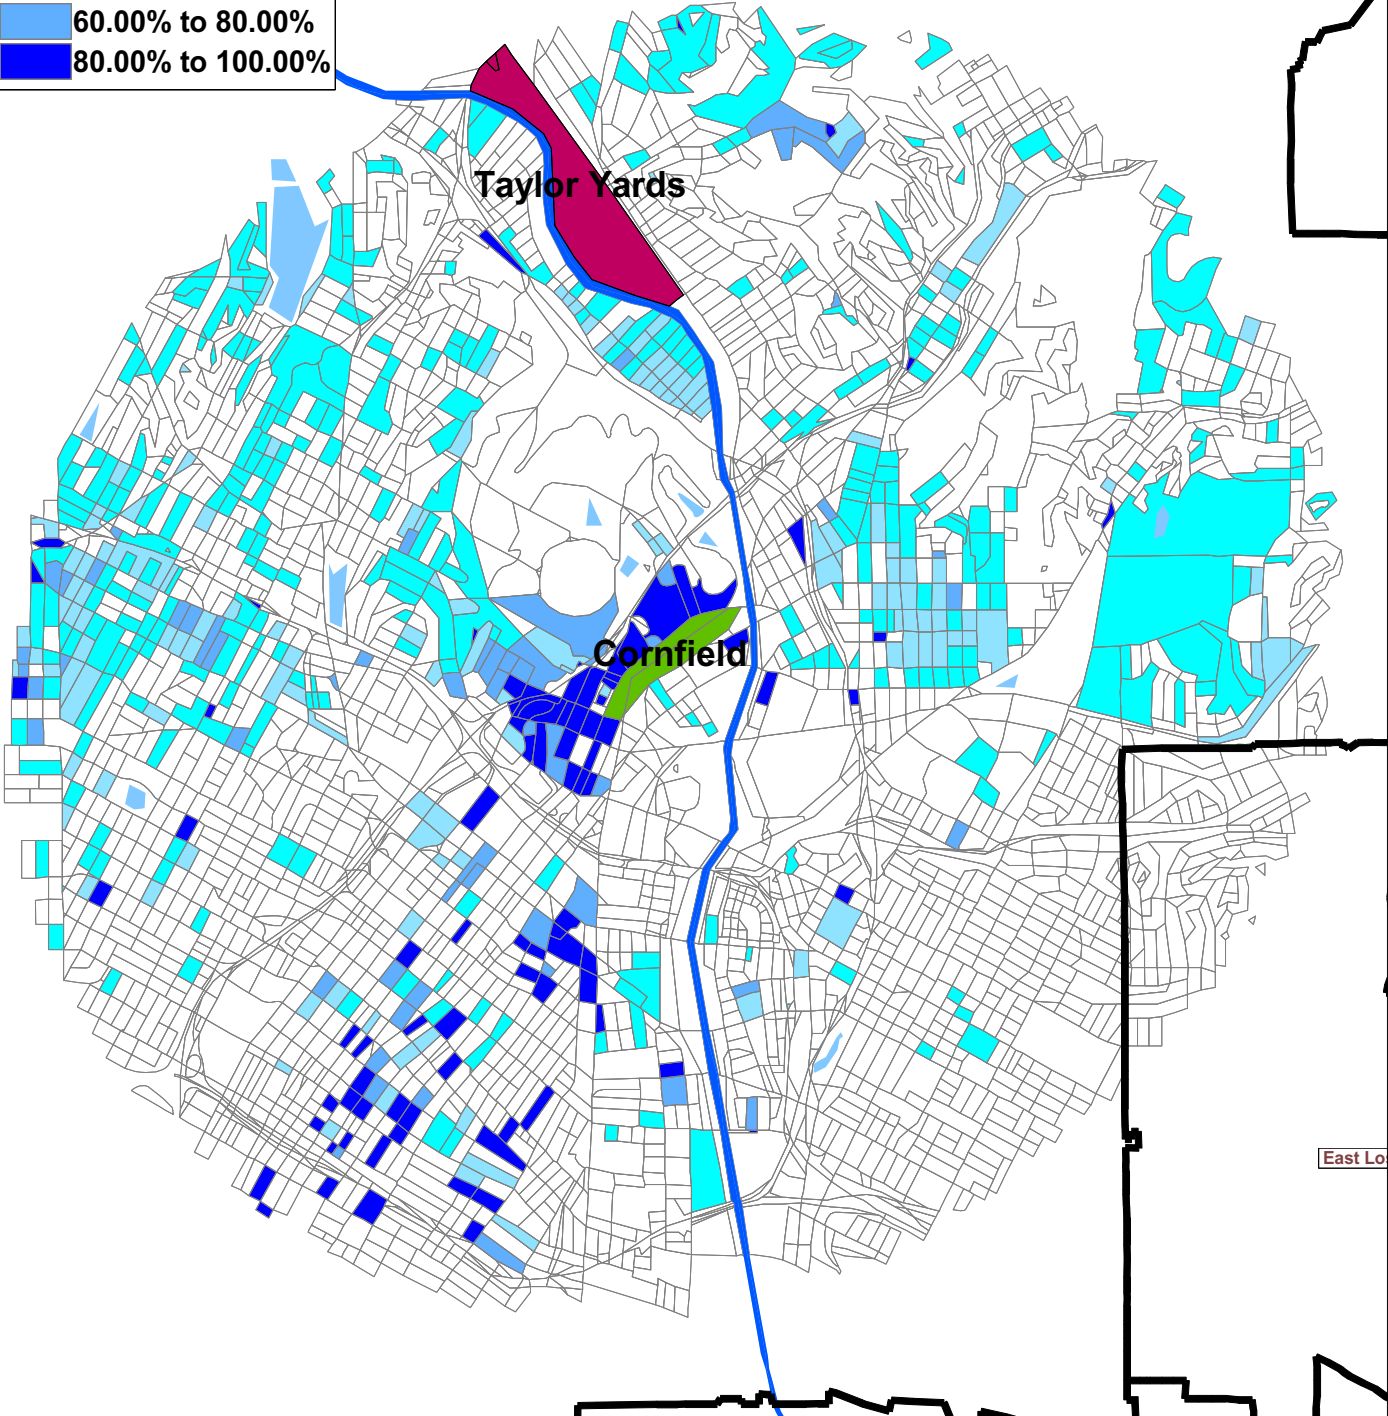

Cornfield Community - Non-Latino Asian Population %

Map Layers		Total Population	16,413
	Census Block	Latino Population	294,631 (70.75%)
	Other Water Area	NL White	33,316 (8.00%)
	Los Angeles River	NL Black	19,170 (4.60%)
	Census Place	NL Asian	63,874 (15.34%)
	Cornfield	NL Hawaiian	293 (0.07%)
	Taylor Yard	NL Indian	1,576 (0.38%)
NL Asian %		NL Other	1,431 (0.34%)
	0.00% to 20.00%	NL Mixed	2,122 (0.51%)
	20.00% to 40.00%		
	40.00% to 60.00%		
	60.00% to 80.00%		
	80.00% to 100.00%		

East Lo